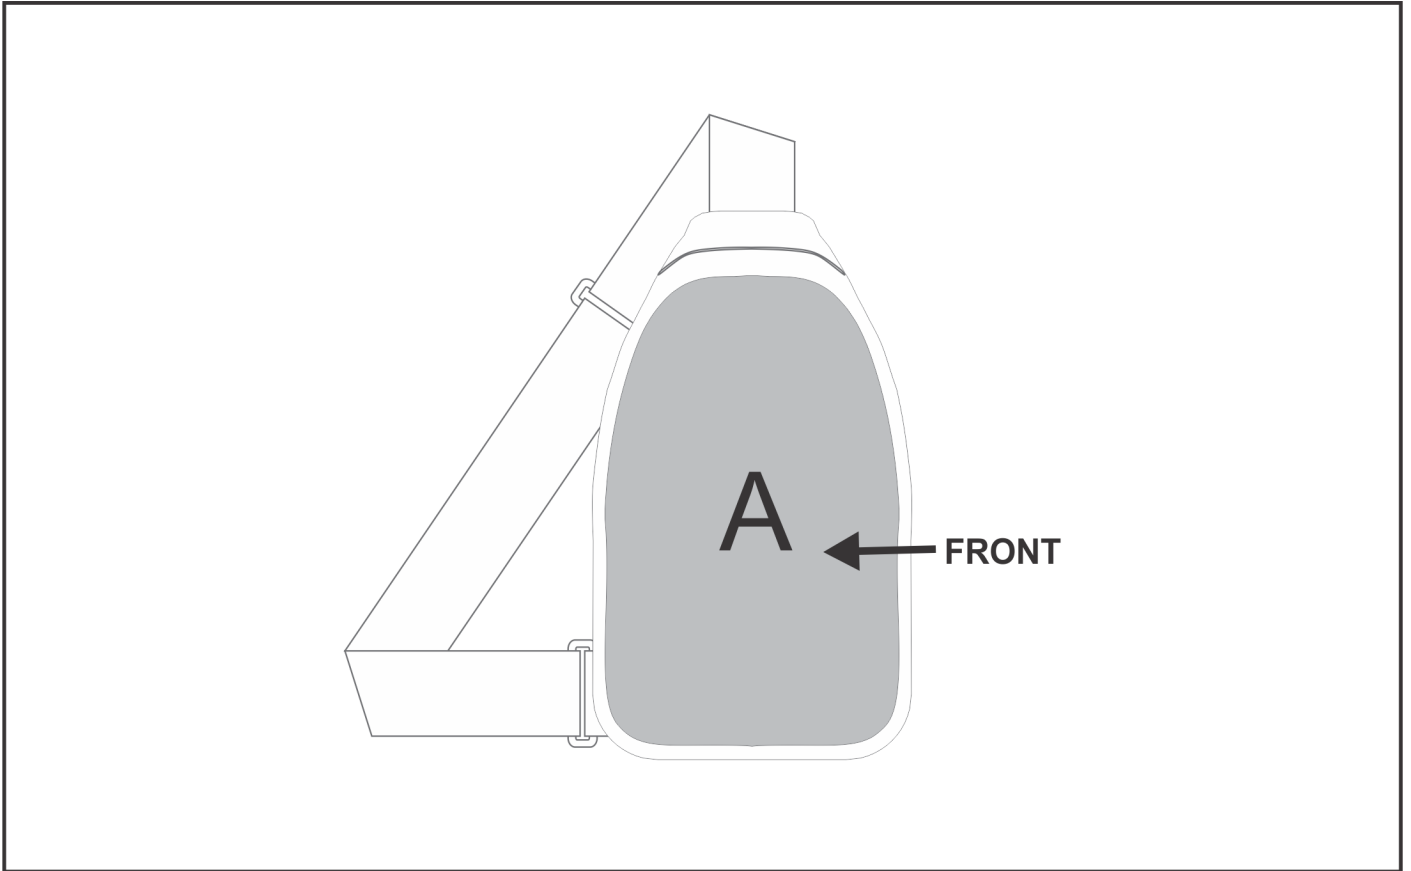

BC-HP-24-G

Hoppla Journey Crossbody Bag

Need to know:

- Includes 1-Position Sublimation (setup fees apply)
- Please Note: We cannot guarantee 100% logo Alignment on all Brandable Panels.
- Branding on Front Panel Only.

Branding Options:

Position A

1. Custom Sublimation A (CPSUB-A)
  Full Colour
  Size: 179mm wide x 273mm high